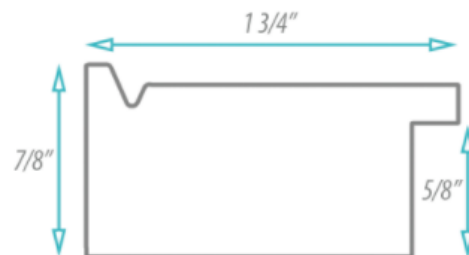

SPECIFICATION SHEET

FRAMED MIRROR

MODEL#: FM 83716-18X30

FRAMED MIRRORS COLLECTION

FEATURES:

- ONE 18X30" HIGH RESOLUTION SILVER PLATE GLASS MIRROR SIZE W/ DECORATIVE FRAME.
- "WALL HUGGER" HANGER FOR MOUNTING INCLUDED.
- STANDARD MOUNTING STYLE IS VERTICAL. FOR HORIZONTAL, PLEASE SPECIFY WHEN ORDERING.
- PACKED IN FOUR WALL (FOLDED DOUBLE WALL) CORRUGATION.
- STYLE: TRANSITIONAL
- COLOR: PEWTER
- FINISH: METALLIC

MIRROR FINISHES:

- FLAT POLISHED EDGE
- BEVELED EDGE

OVERALL SIZE DIMENSION: 21 1/2" WIDE X 33 1/2" HIGH X 1" DEEP